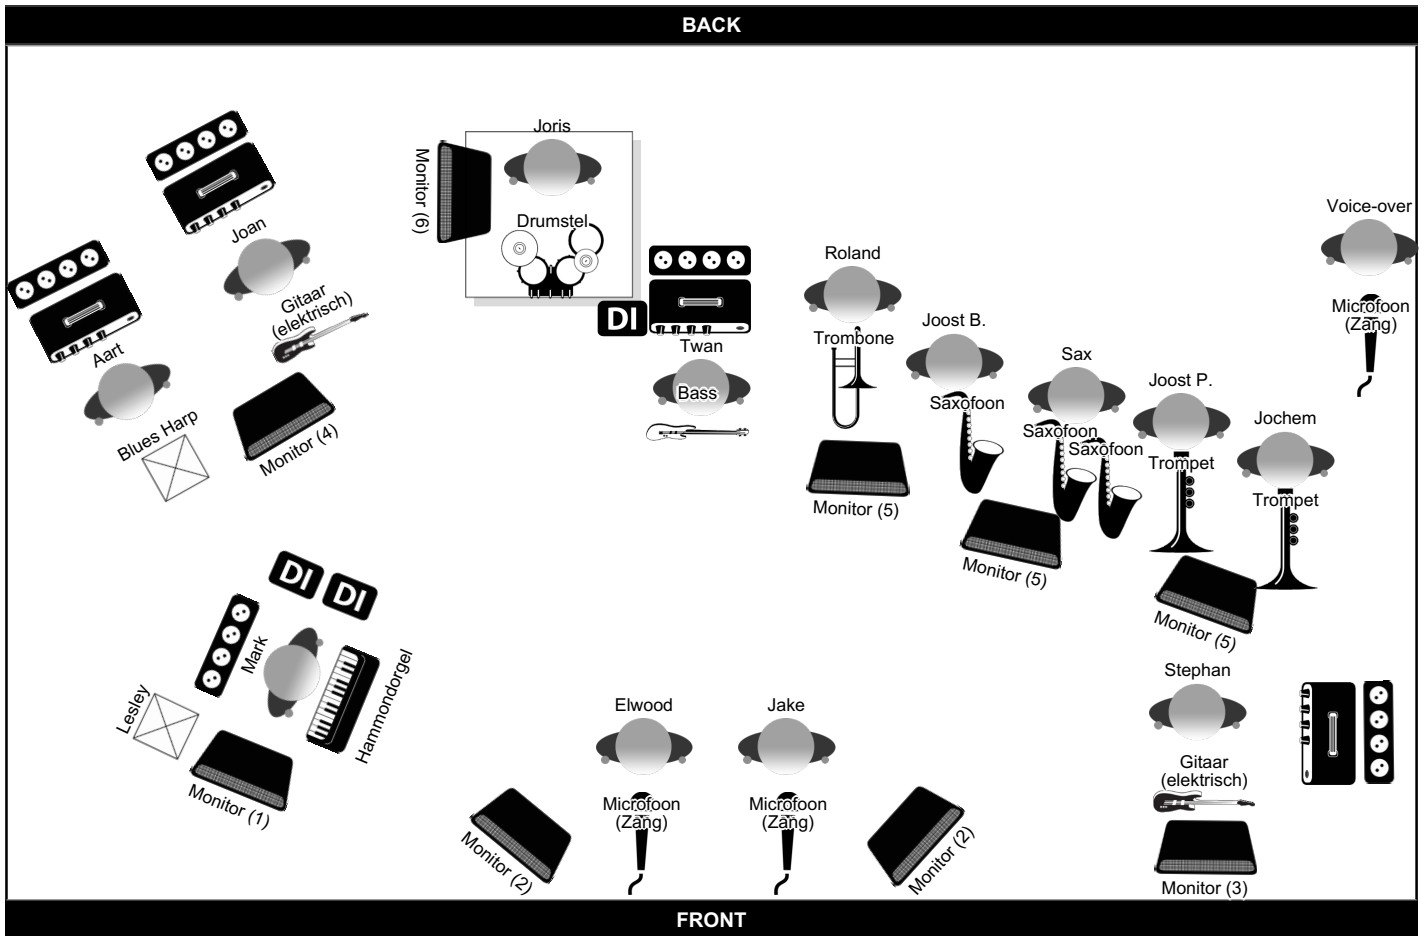

the Blues Brothers tribute Band (Blues Brothers tribute Band default standup)

<http://www.BluesBrothersNederland.nl>

Contact: Leander Rath (+31(0)643908863 / info@BluesBrothersNederland.nl)

Extra Info

Extra:

Podium 8x6

Backdrop 4x3 (band logo) behind the drummer

Drum riser 2x2

Drum riser not in de middle, otherwise there is to less room for the horn section

All horns are using own Shure clip-on mic's

Voice-over microphone: Besides the stage. Left or right, in the neighborhood of the dressing room of Jake & Elwood.

Minimum sound requirements:

When FOH and monitor from 1 table then 32 channels with 10x aux (minimum 24 channels with 8x aux)

Also a separate monitor table? Then 32 channels with 6x monitor group

(9x floor monitor + 1x monitoring for the monitor mixer)

2x reverb

Lightplan:

Front: Equal illuminates the full width of the playing field

Playing field: Jake & Elwood own channel 4x4 mtr.

Backlight: 4x sixbar with 8x red, 8x blue, 8x OW

2x ACL-set

4x Fourlight blinder

Hazer

Possibly moving heads

Our technicians will contact you for a good match.

Sound engineer: Peter van de Laar (Peter@PelaAudio.nl)

Light engineer: Maxim Rath (Maxim@MaximumLight.nl)